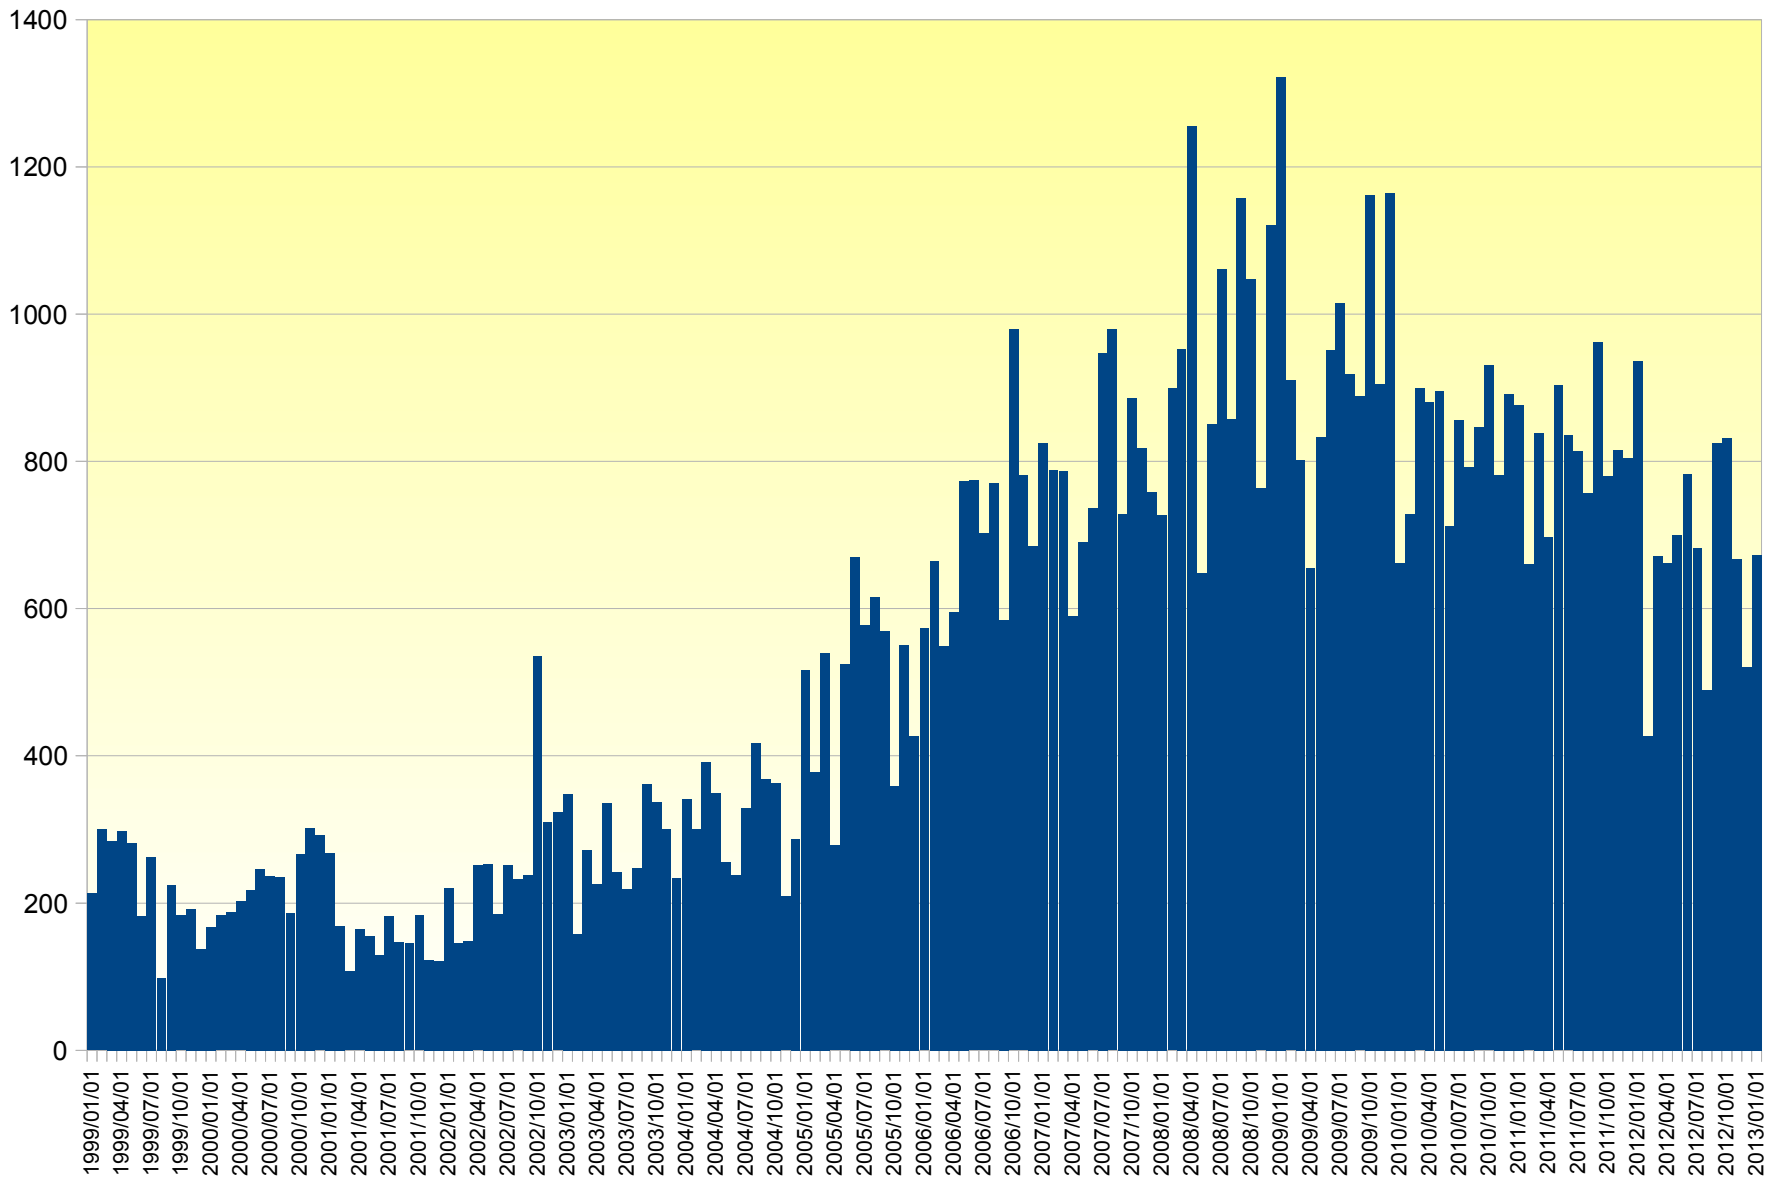

Number of commmits

Quality assurance

- Testbot replacement Real Soon Now
- Regression status much better

Regressions

Software Freedom Conservancy

- Manages the Wine Party Fund
- Some more formal procedures are necessary
- Committee expanded to 5 people
- Rules about conflicts of interest