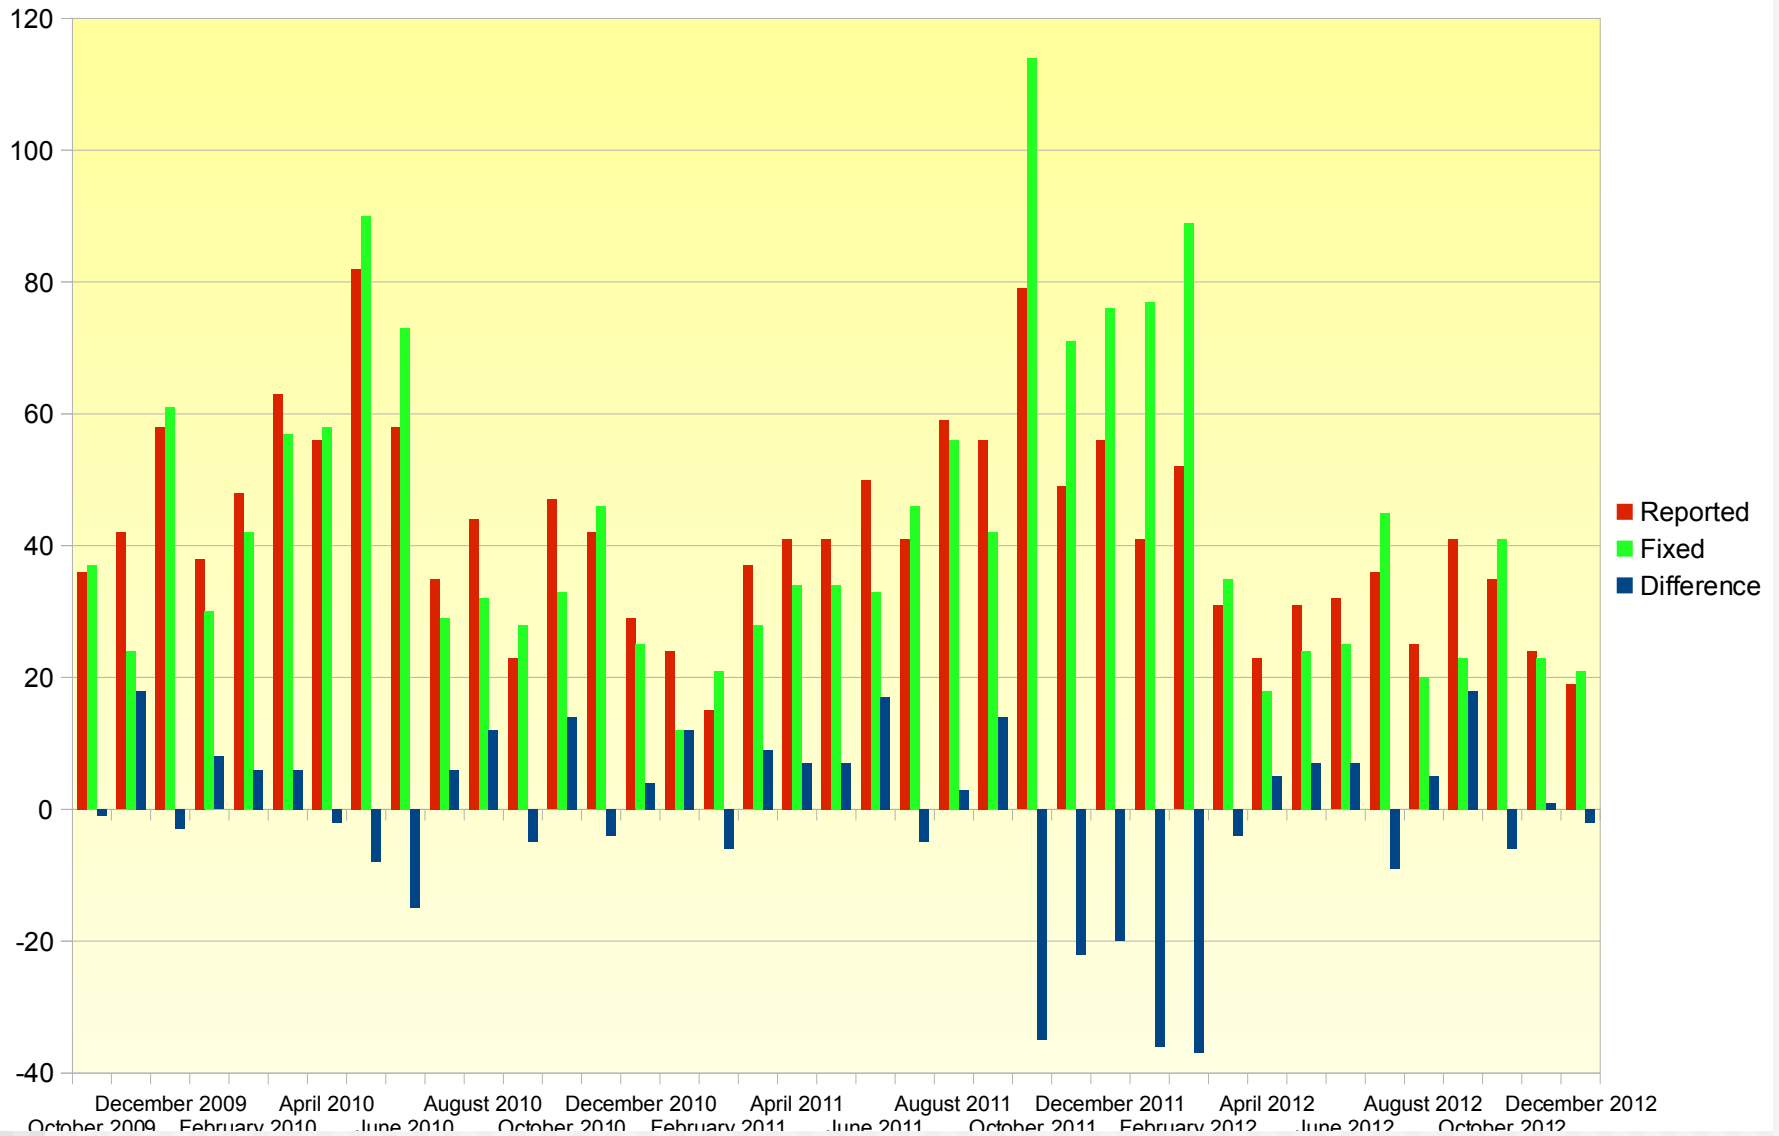

Number of commmits

Quality assurance

- Testbot replacement Real Soon Now
- Regression status much better

Regressions

Software Freedom Conservancy

- Manages the Wine Party Fund
- Some more formal procedures are necessary
- Committee expanded to 5 people
- Rules about conflicts of interest