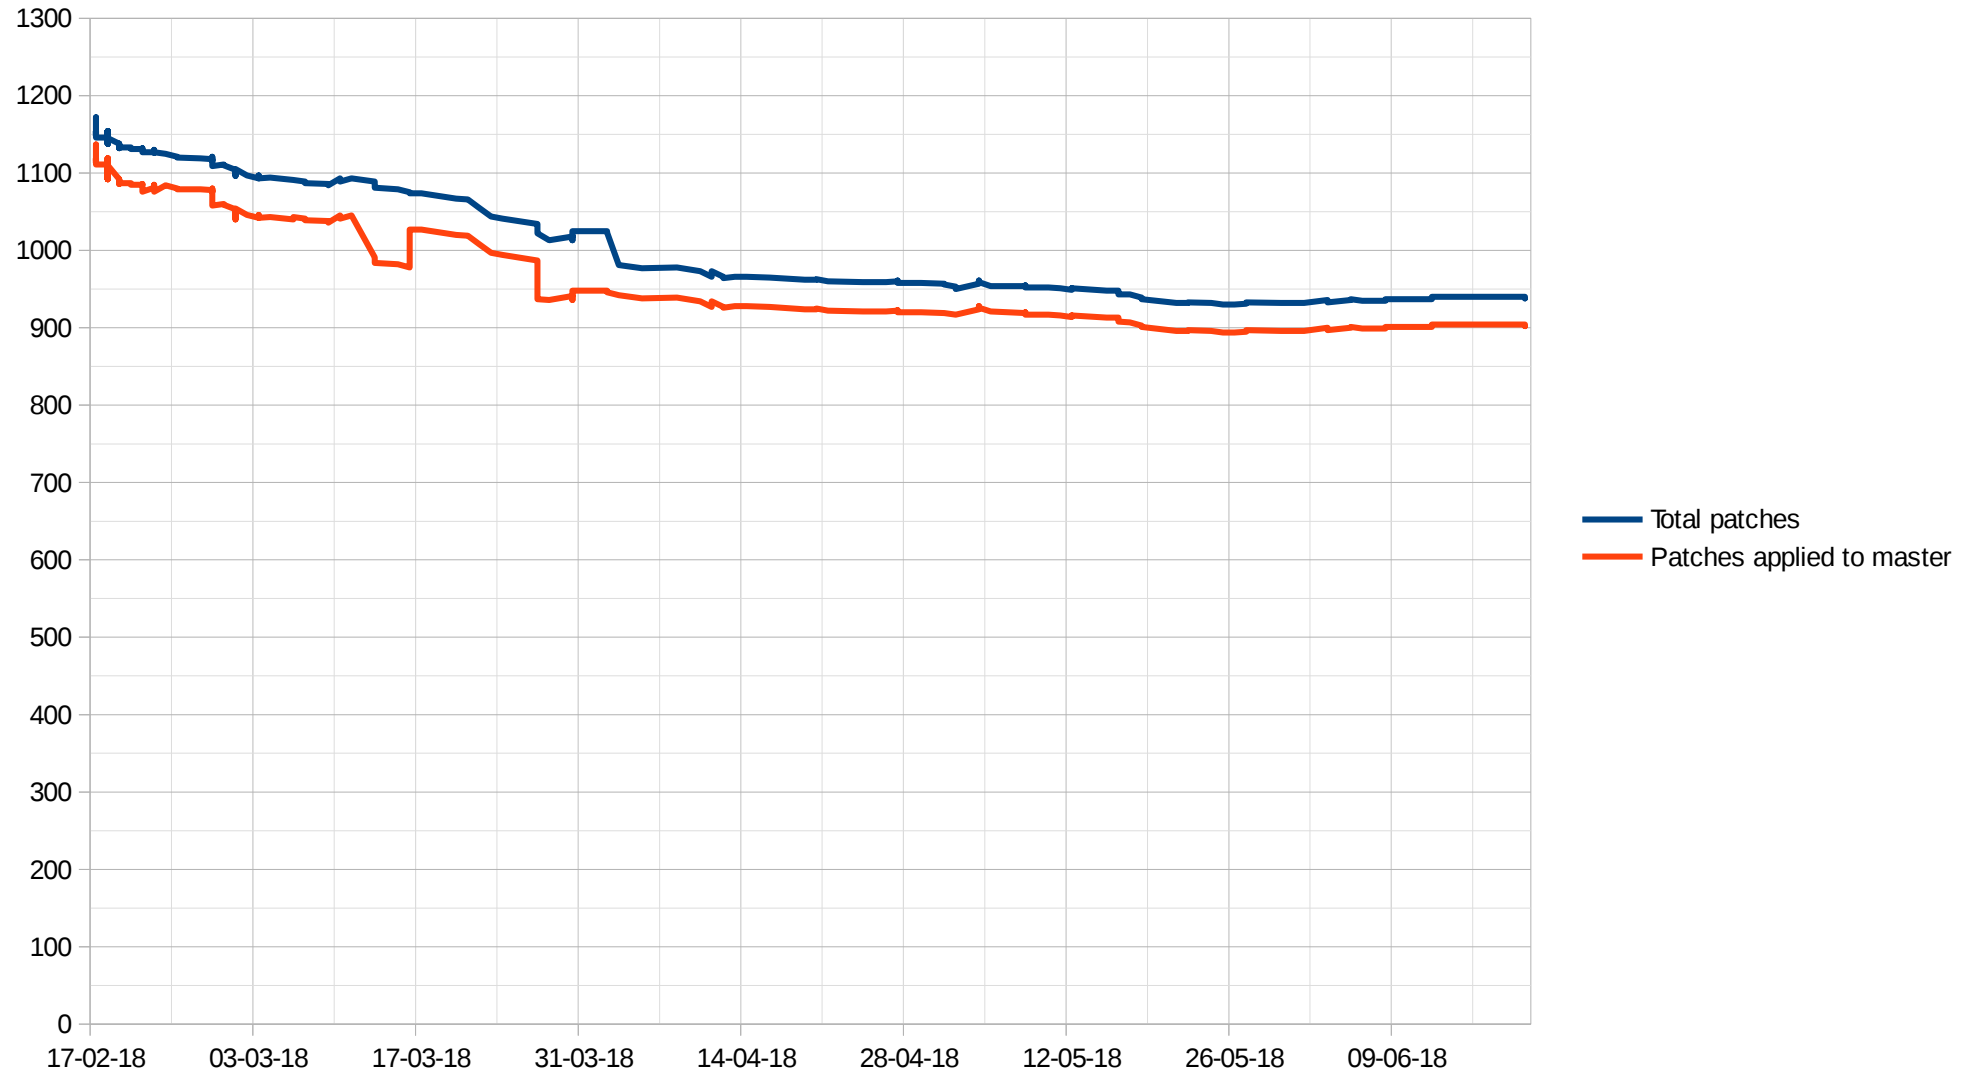

State and Future of Wine-Staging

Zebediah Figura

Patches in Staging

Patches in Staging (cont.)

Changes in Staging

- Use Bugzilla for patch tracking
- All new patches need a bug attached
- wine-staging.com moved to WineHQ wiki page

Future of Wine-Staging

- Keep Staging alive
- What goes into Staging?
 - Patches that are not quite correct
 - Patches that might be risky
 - Always should go upstream eventually
 - Must be in the right direction
 - Your patches!
- Avoid disabling patches
- Be a staging branch of Wine