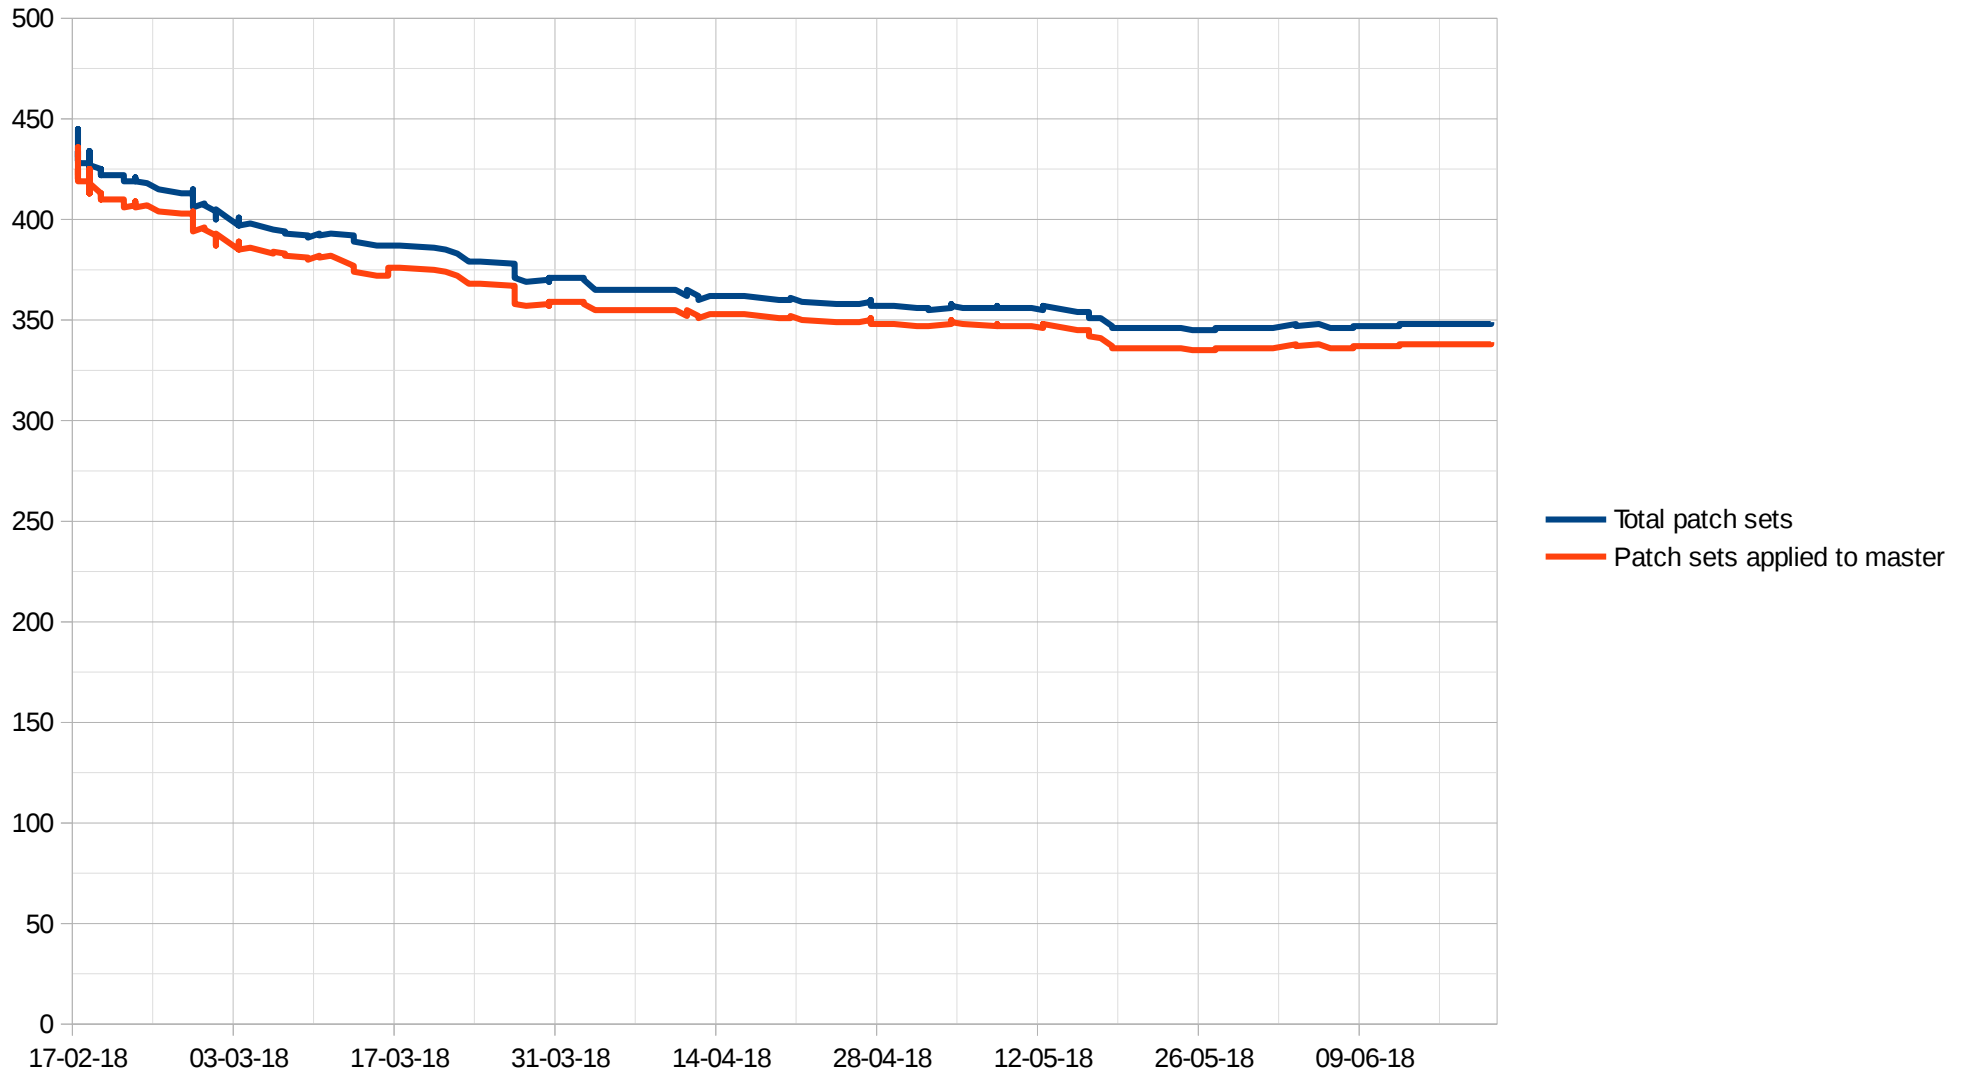

State and Future of Wine-Staging

Zebediah Figura

Patches in Staging

Patches in Staging (cont.)

Changes in Staging

- Use Bugzilla for patch tracking
- All new patches need a bug attached
- wine-staging.com moved to WineHQ wiki page

Future of Wine-Staging

- Keep Staging alive
- What goes into Staging?
 - Patches that are not quite correct
 - Patches that might be risky
 - Always should go upstream eventually
 - Must be in the right direction
 - Your patches!
- Avoid disabling patches
- Be a staging branch of Wine