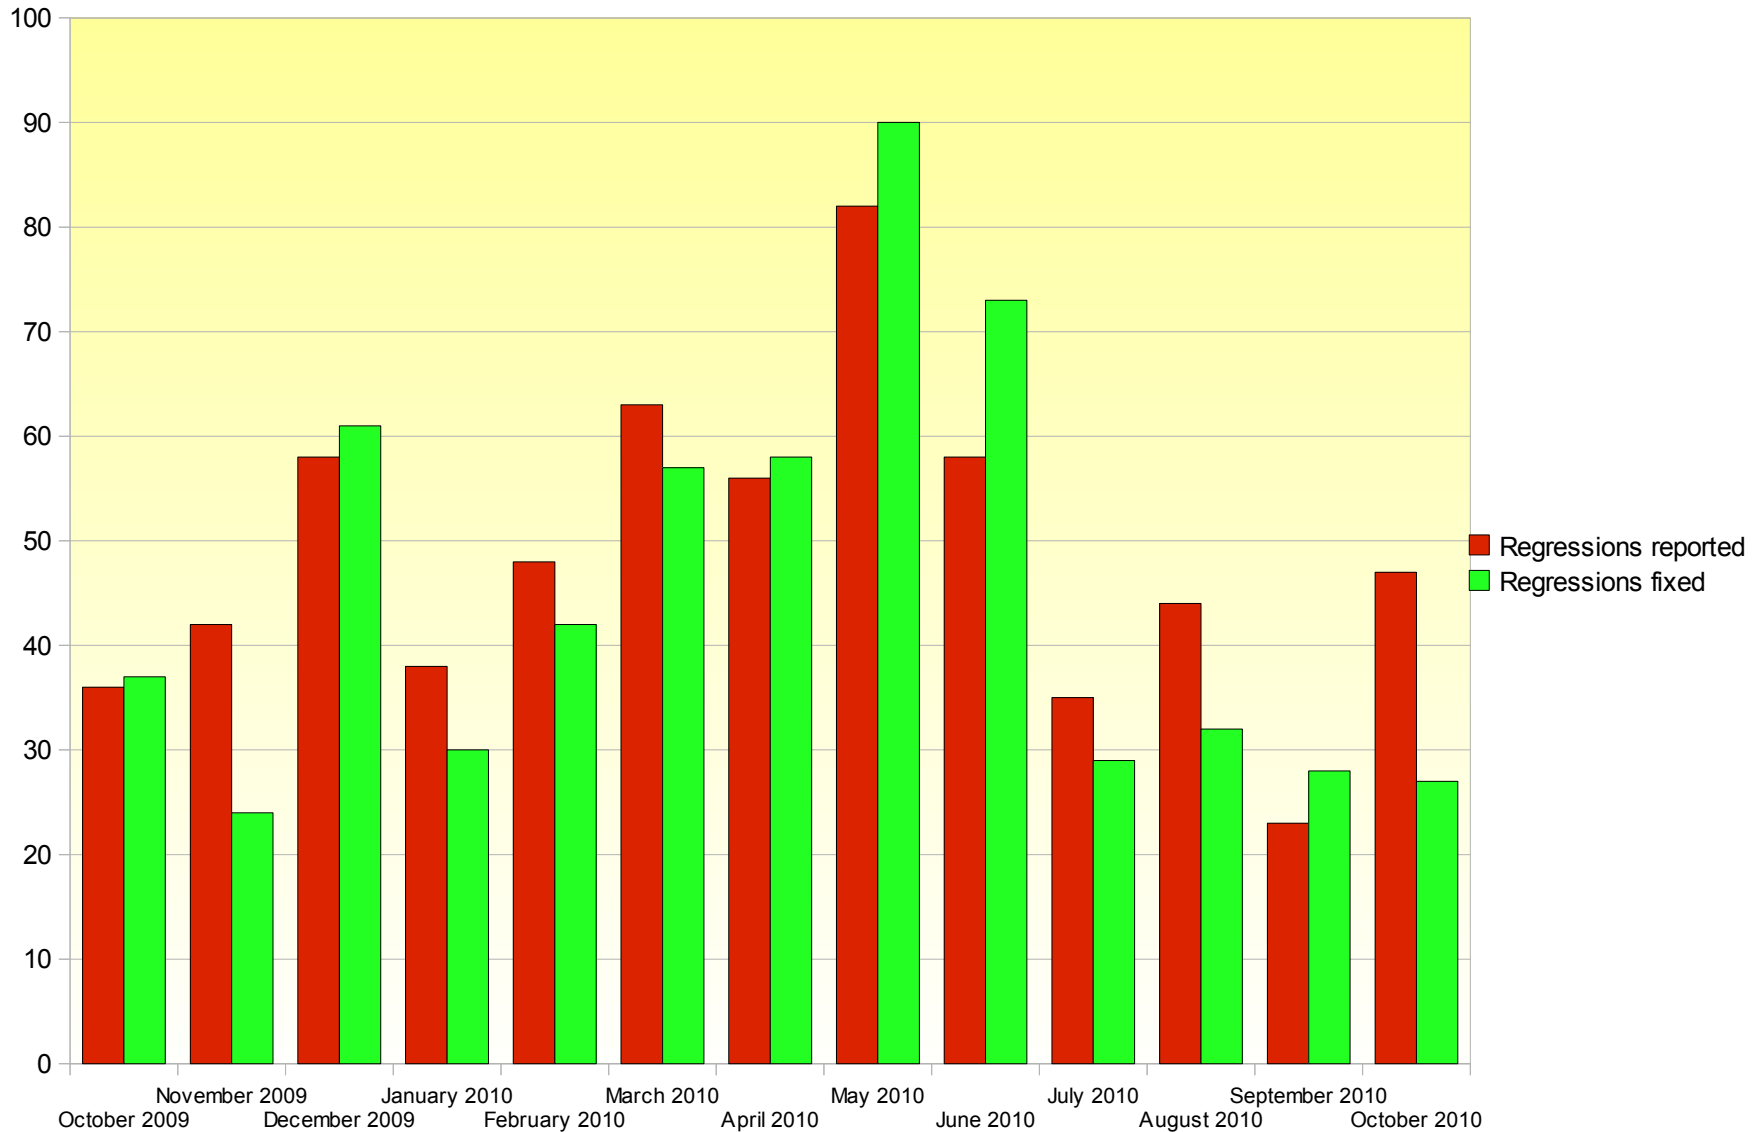

WineConf 2010

Alexandre Julliard
julliard@winehq.org

1.2 released

- Overall quality quite good
- Long code freeze (2 months)
- 64-bit starting to see some use
- Law of Conservation of Regressions

Regressions

Lines of code

Commits per month

Regression tests

- The testbot is a big help
- Patch sequences need to be correct
- Linux testbot?
- Testbot only useful if tests succeed

Future plans

- 1.2.2 in a couple of weeks
- Maybe 1.2.3 at some point
- 1.4 sometime in 2011