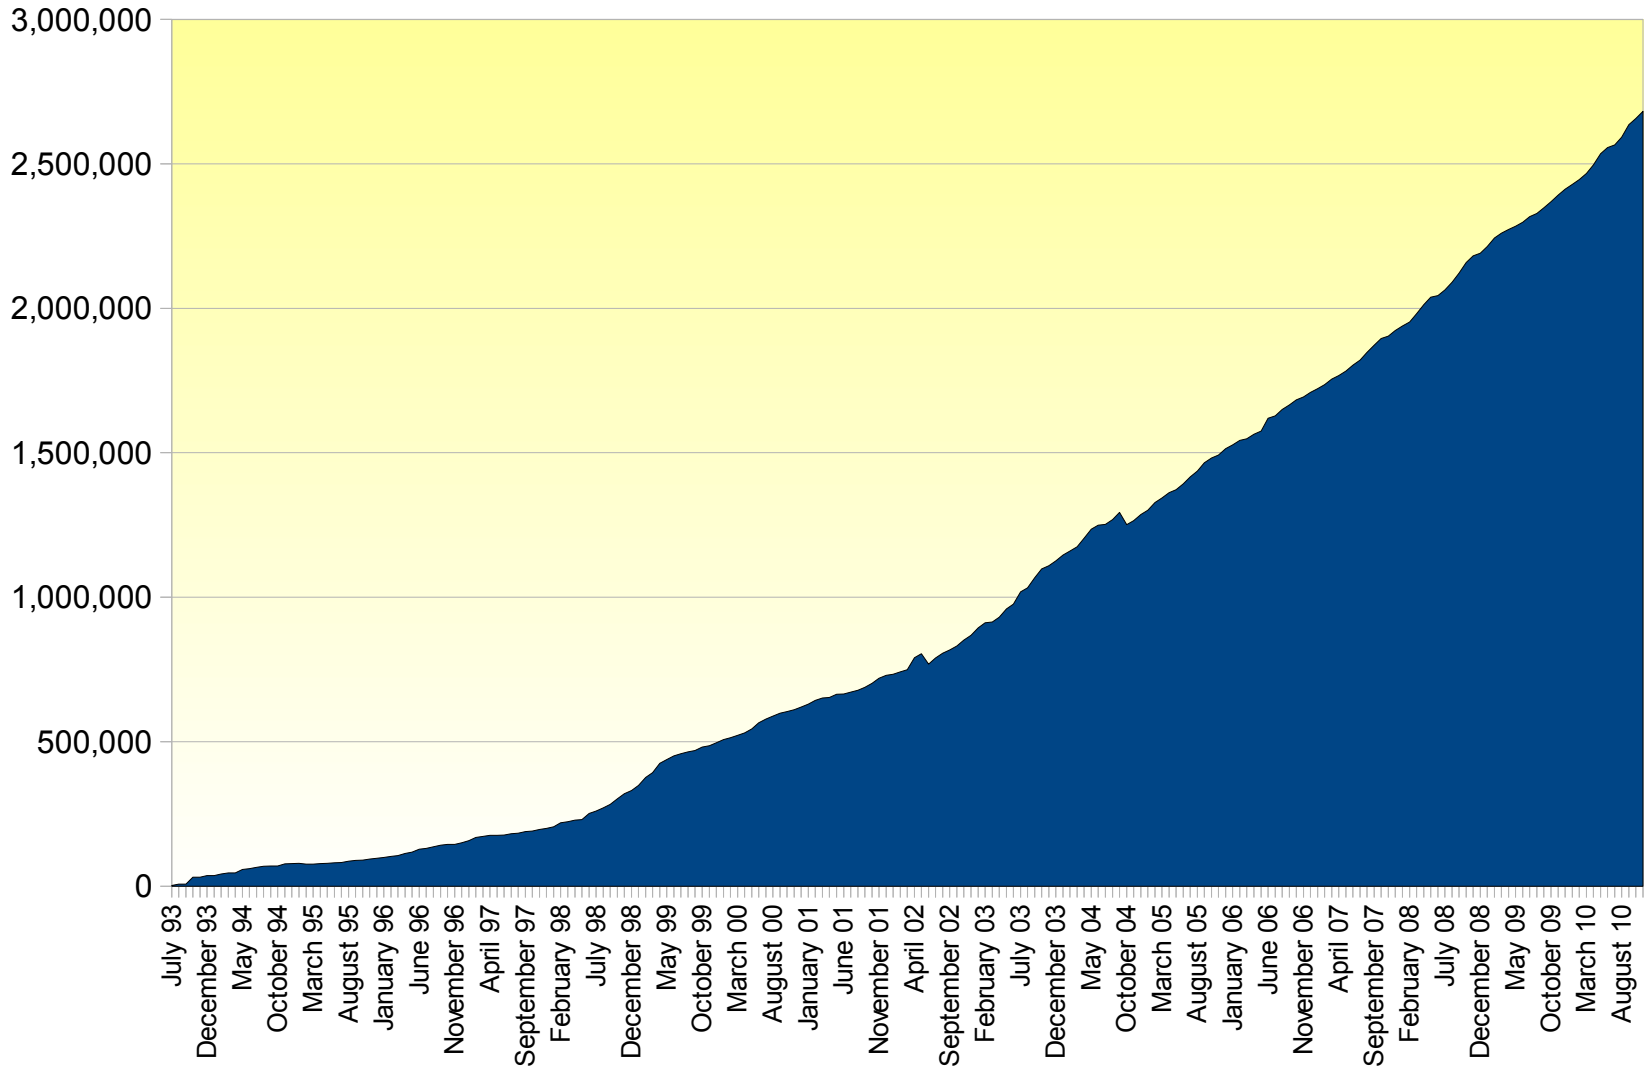

Lines of code

Commits per month

Regression tests

- The testbot is a big help
- Patch sequences need to be correct
- Linux testbot?
- Testbot only useful if tests succeed

Future plans

- 1.2.2 in a couple of weeks
- Maybe 1.2.3 at some point
- 1.4 sometime in 2011